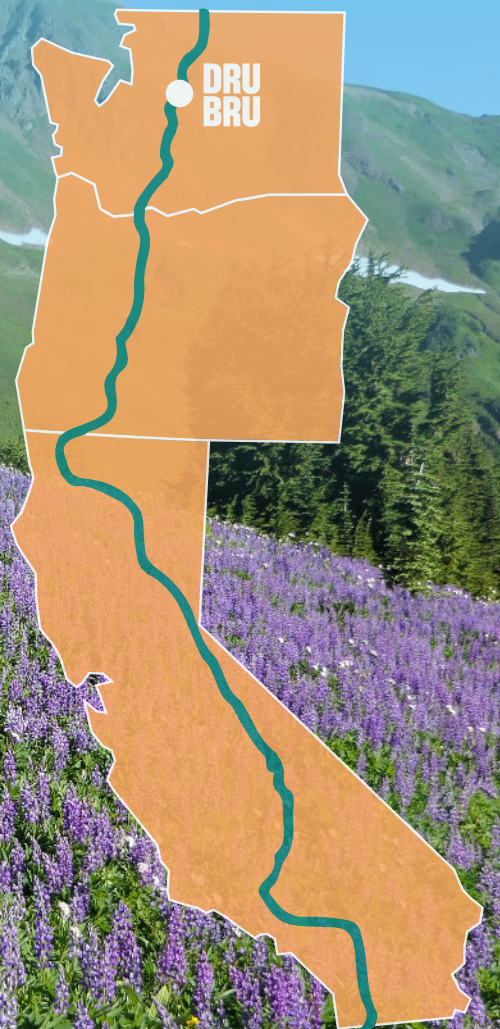

LEARN MORE

HELP US SUPPORT THE PACIFIC CREST TRAIL

Dru Bru is located at mile 2,393 of this iconic trail and a portion of this beer's sales go to the Pacific Crest Trail Association

PACIFIC CREST PALE

Hoppy Trail Ale

An award-winning hoppy golden ale brewed with Ekuanot, Citra, and Mosaic hops. It's fruity, crushable, and perfect for a day on the trail.

Pacific Crest Trail
Association